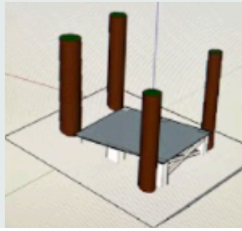

iADHS Project 1 Backyard Patio Deck

Sammi Fuller

Hello, my name is Sammi Fuller and I am an ambassador also a part of the founding class of iADHS(iLEAD Agua Dulce High School). My 9th grade class and I are doing a project to Build Our Dream High School.

Our Driving Question is:
How Can I Use My High School Experience
So That I Can "Show Up"
In Life & Community Now & After High School

Other learners are creating murals, designing our studio room, and decorating the classroom. I will be designing our high school backyard and building a patio deck not only for my class to enjoy but many years to come. I decided to build a deck so that classes have an outdoor area to work on group projects and socialize at breaks. This also gives us responsibility to maintain the backyard area so furniture doesn't get ruined. The deck will be 12ft x 12ft with railing and amphitheater stairs. Also with the current cost of materials we are estimated to be spending about \$1,500. Any extra money will go towards furniture and comfort for the deck and backyard area. If you want to donate time, supplies, or money please visit [DonorsChoose.org](https://www.donorschoose.org) (look up ILEAD Agua Dulce, project with Dr. Movsisyan) or contact iLEAD Agua Dulce at ileadaguadulce.org/contact-us/ and (661)-268 6386 (during school hours).